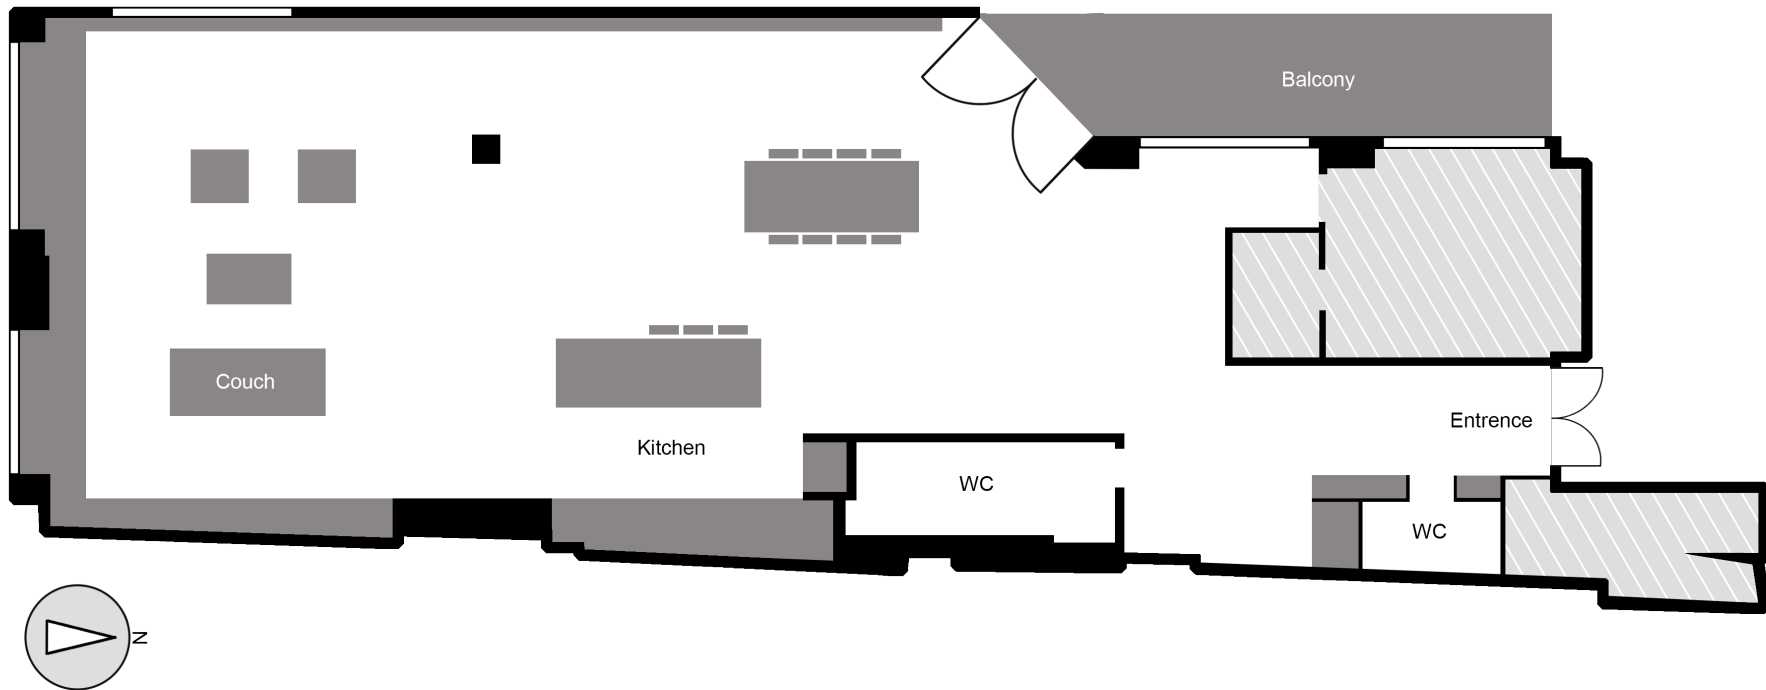

Rental Price Photo Standard
10 hours - 1.500 € plus tax

Rental Price Film Standard
10 hours - 3.600 € plus tax

Rental Price Event/Workshop Standard
10 hours - 3.600 € plus tax

Additional Service
Final cleaning (75 €)
Overtime (10% per hour)
Prep and teardown days 50%

Equipment, catering and production on demand

Floor Space: 150sqm

Ceiling: 3,50m

Location: Third Floor

Internet: Highspeed W-Lan

Soundsystem: Teufel Soundsystem

Kitchen: Full kitchen with induction cooker, stove, fridge with freezer, dishwasher and coffee machine

Dining Area: 8 persons

Sanitary: Bathroom, 2 toilets